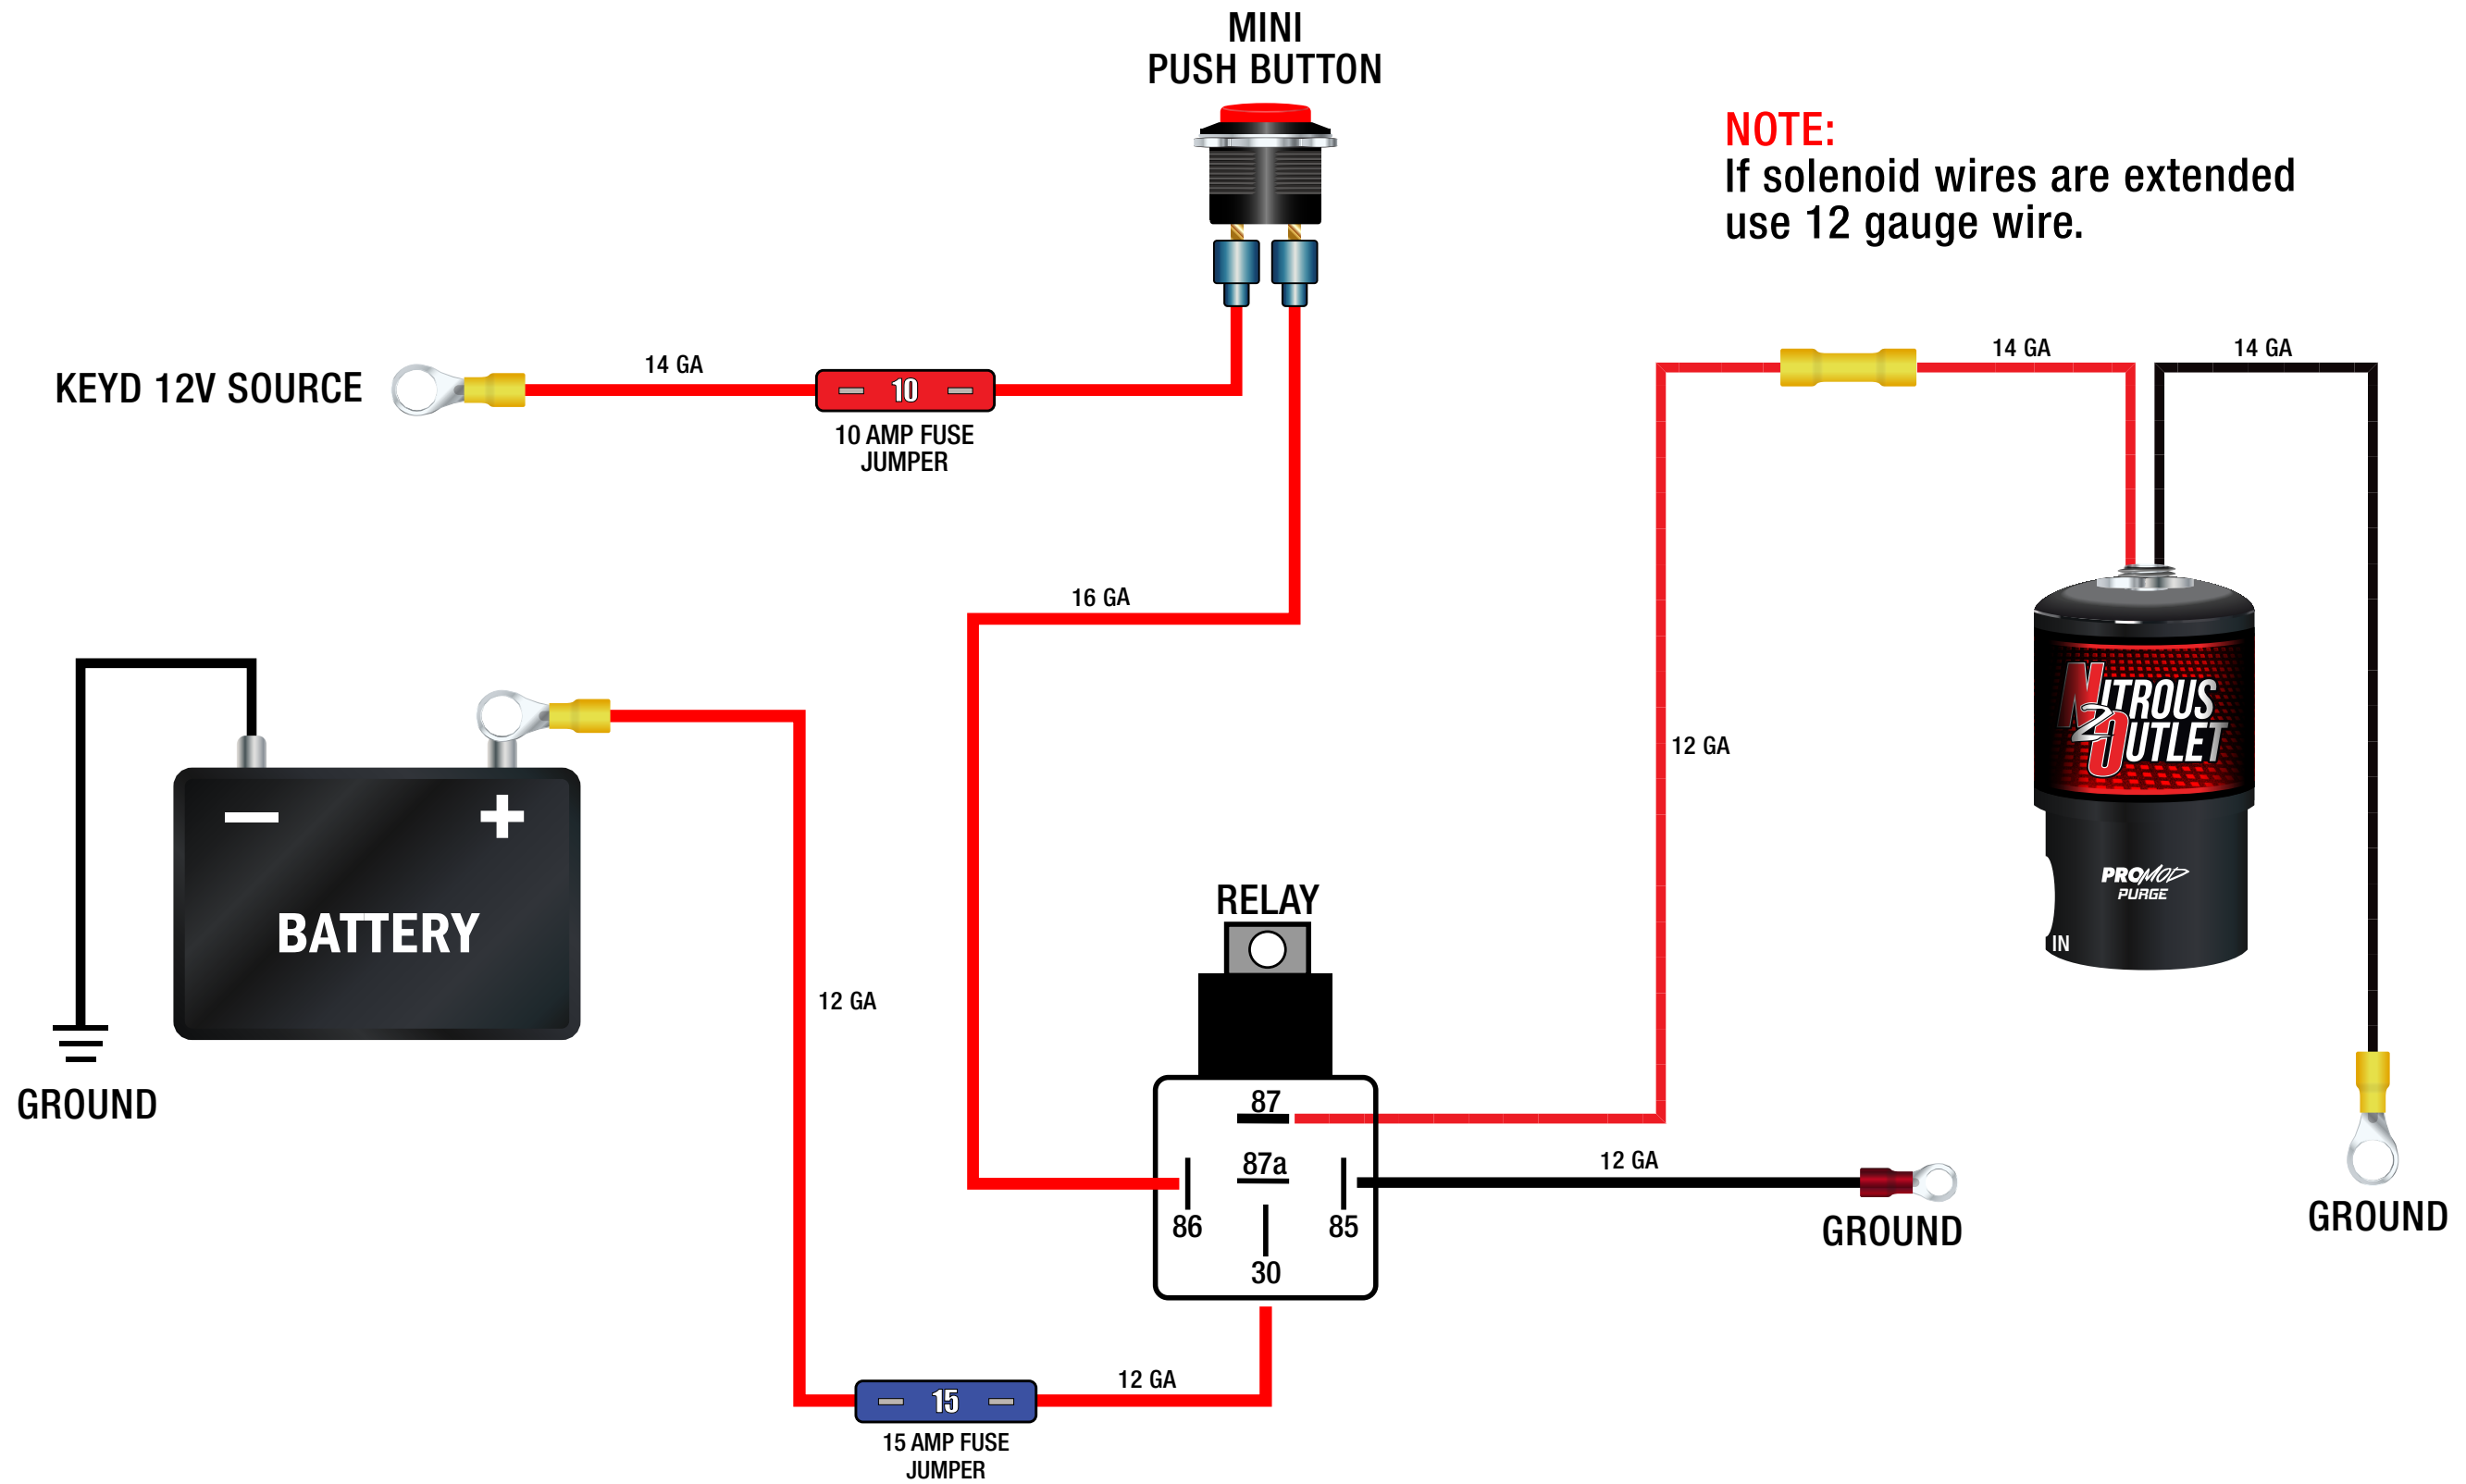

NITROUS OUTLET — STAND ALONE PURGE SYSTEM WIRING DIAGRAM

COMPANY / CONTACT: NITROUS OUTLET		PROJECT: STAND ALONE PURGE SYSTEM WIRING DIAGRAM		FILENAME: STAND ALONE PURGE WIRING DIAGRAM.AI
CREATED DATE: 08/10/2020	REV #: 02	PAGES: 1	CONTACT INFORMATION: NITROUS OUTLET 305 SOUTH 28TH STREET WACO, TX 76634 254.848.4300 CUSTOMERSERVICE@NITROUSOUTLET.COM WWW.NITROUSOUTLET.COM	
THIS DOCUMENT AND THE DESIGNS OR INFORMATION CONTAINED WITHIN ARE THE SOLE PROPERTY OF NITROUS OUTLET AND MAY NOT BE COPIED, DISTRIBUTED OR MADE AVAILABLE TO OTHERS WITHOUT PERMISSION.				